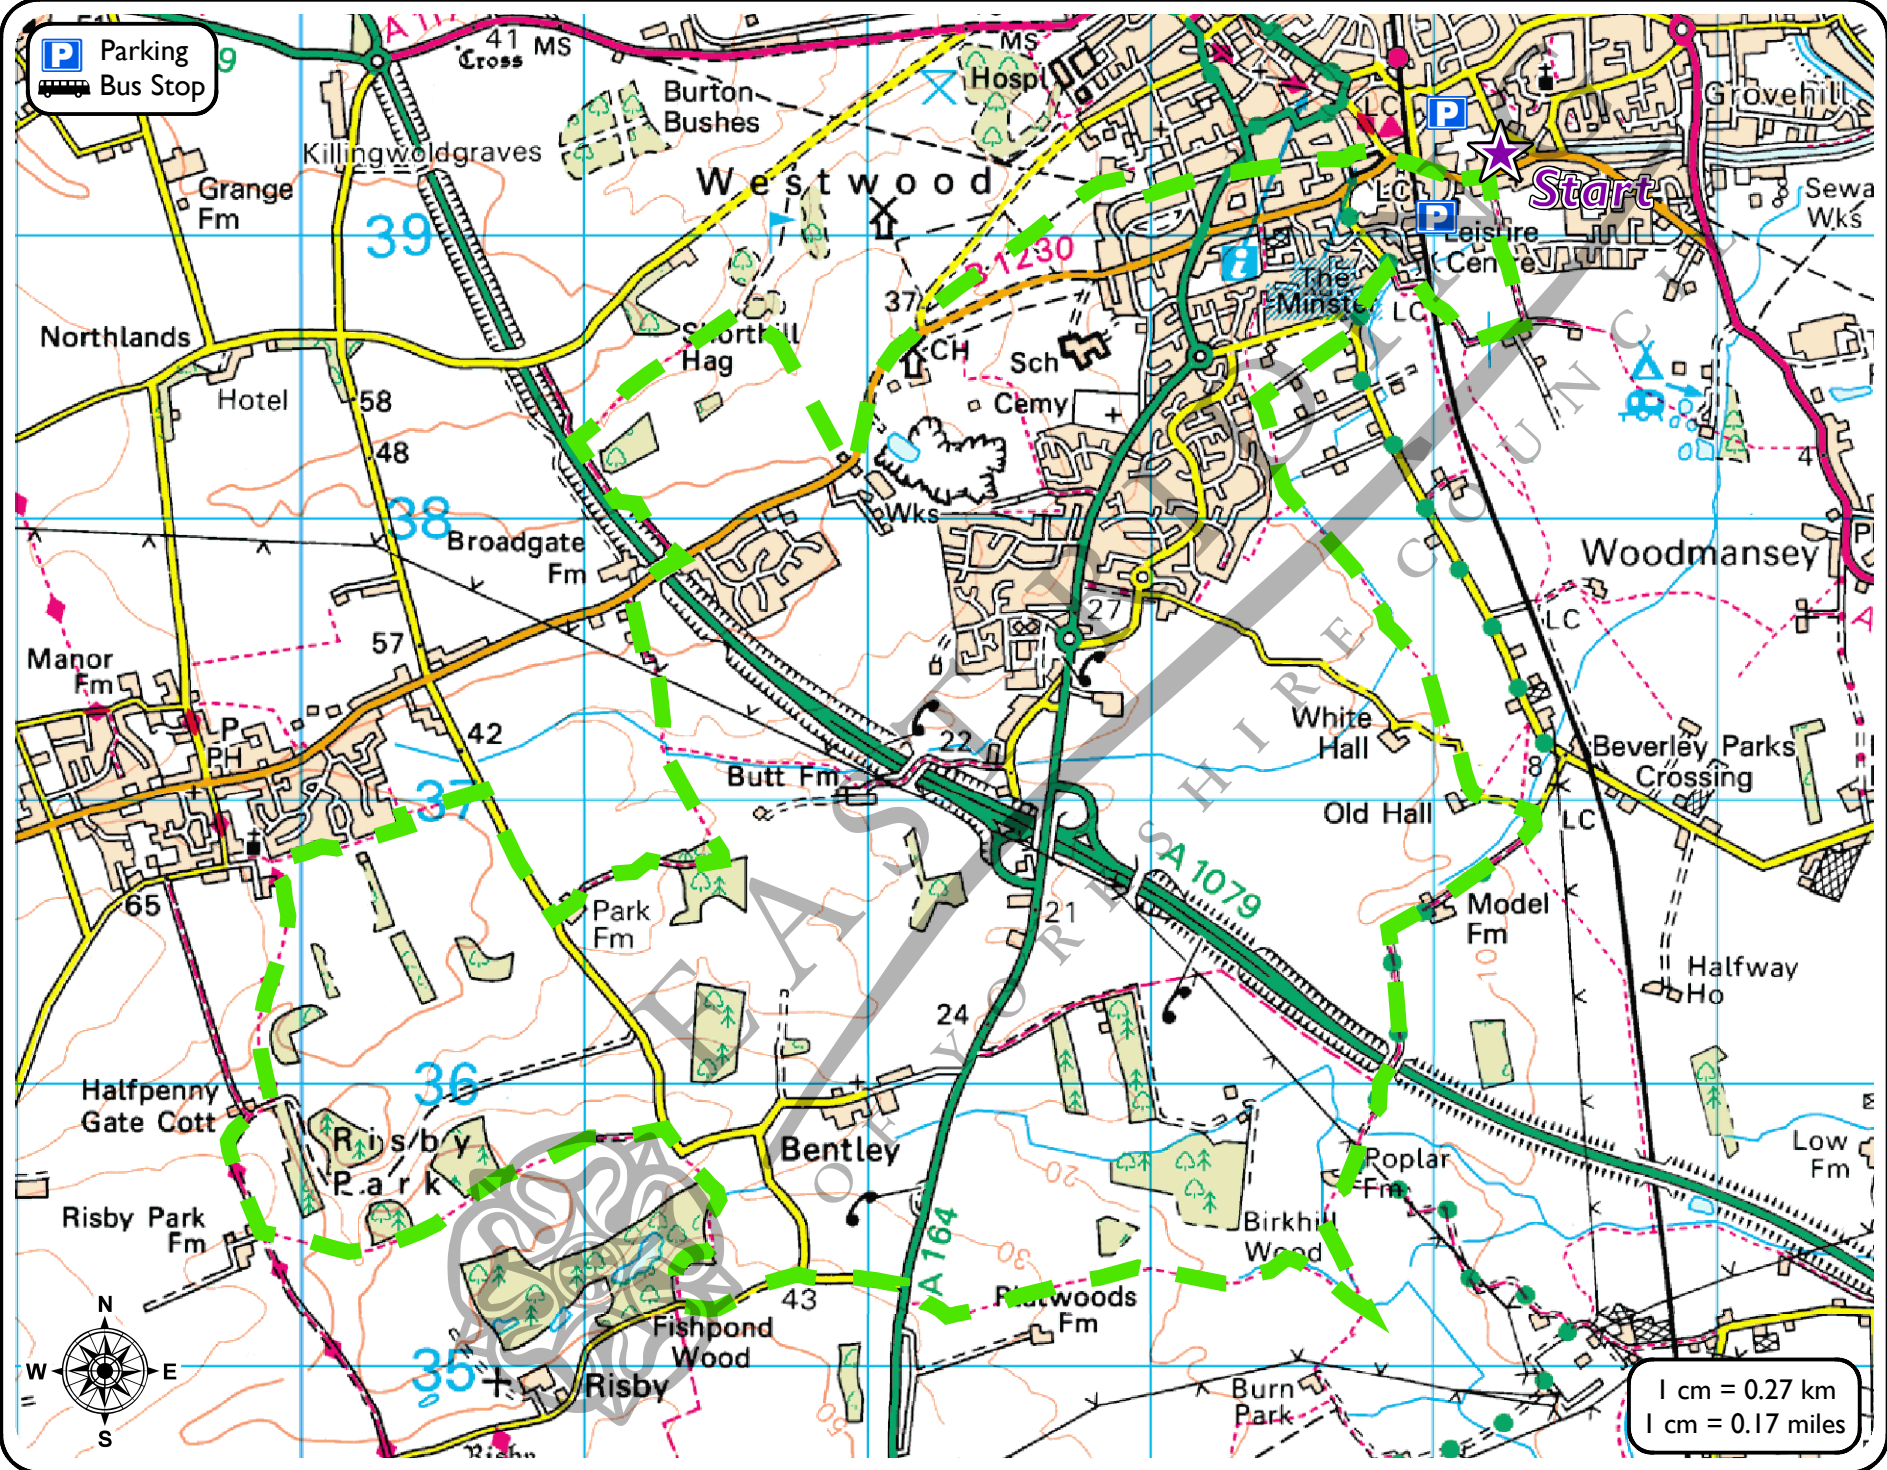

Beverley Beaver Trail 3

Grade :   

Length : 13 miles (21 km)

Start/End Point : Leisure Centre, Beverley

Refreshments : Public Houses adjacent to the leisure centre and close to Moorgate in Beverley

Toilets : Lord Roberts Road, Beverley

This map is reproduced from Ordnance Survey material with the permission of Ordnance Survey on behalf of Her Majesty's Stationery Office Crown copyright 2008. Unauthorised reproduction infringes Crown copyright and may lead to prosecution or civil proceedings. East Riding of Yorkshire Council 100023383.